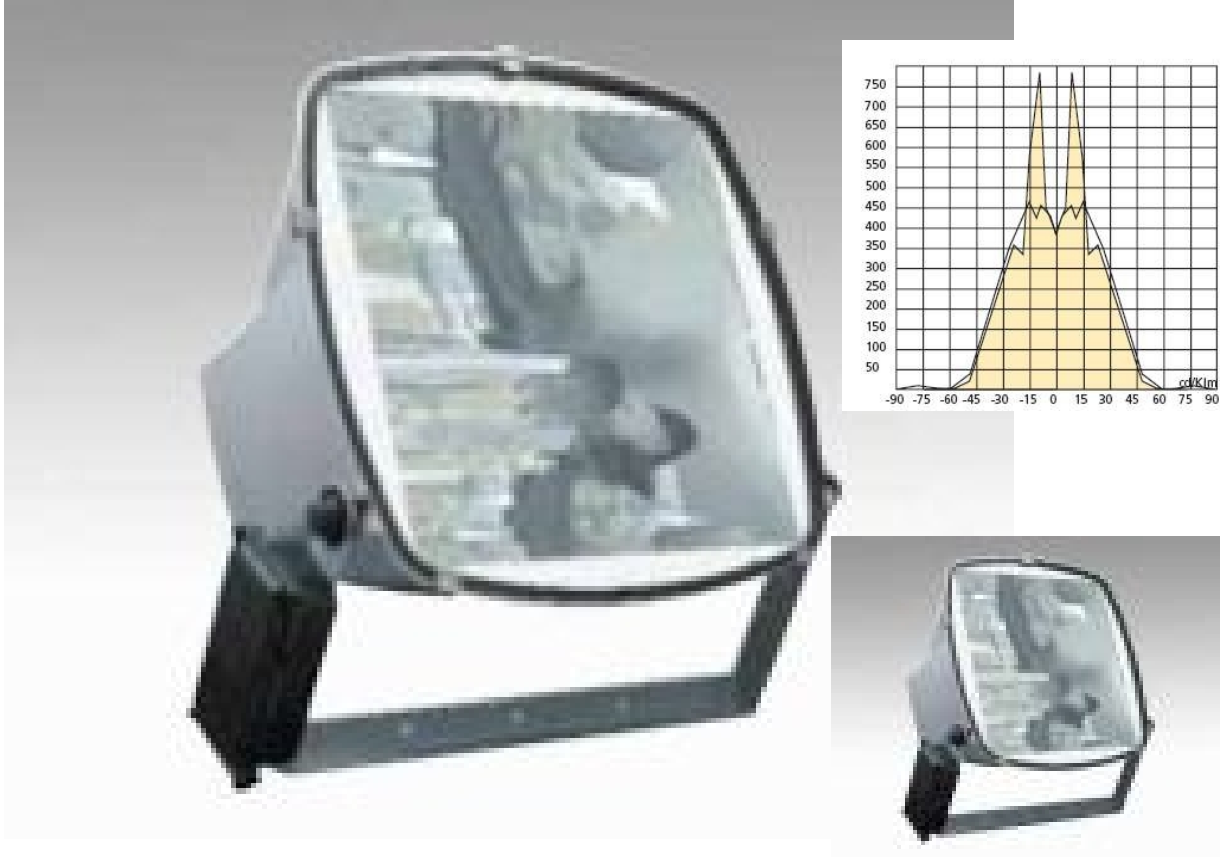

Powerfluter IP 2000W HQI-TE

Powerful weatherproof floodlight with symmetrical light distribution.

Extreme high light output (compares with 8500 watts halogen). For lighting of sport stadiums or large areas in center.

Requires external ballast, to use with mh discharge lamp 2000 watts E40, HQI-TE (lamp has to be ordered separately).

Dark-grey aluminium die-cast housing, with hardened protection screen and adjustable hanging bracket.

Protection class IP 65.

Width 590 mm, height 520 mm, depth 295 mm, weight 39,00 kg.

On request available with assymetrical or spot-like light distribution.

Weight: 19 Kg
 Order code: LA-H2135
 Custom TARIC: 9405401000